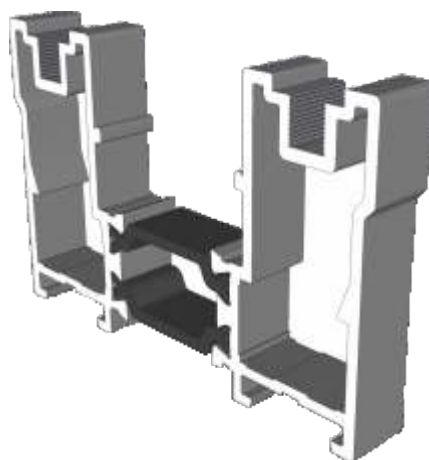

Threshold	11
Threshold With Cill	12
Head	13
Head With Extension	14
Jamb	15

Three Track

Threshold	16
Threshold With Cill	17
Head	18
Head With Extension	19
Jamb	20

Interlocks

Standard	21
Reinforced	22

Meeting Stile

Standard	23
----------	----

Midrails

70mm	24
124mm	24
124mm Letter Plate	24

Outer Frames

GSL1010 - Two Track

GSL1012 - Three Track

Sashes

GSL020 - Top & Bottom Rail