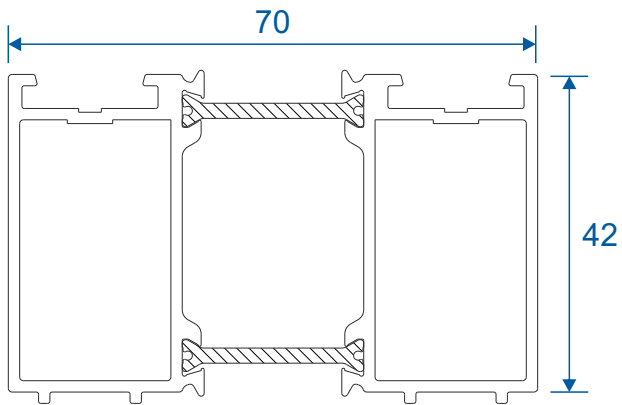

GSL051 - Channel Infill

VL72 - Weather Drip

VG52 - PVC Infill

GSL1014 - 2 Track Cover Plate

GSL1015 - 3 Track Cover Plate

* Note that cover plates are used in conjunction with fixed panels only.

Head Extensions

DV515 - 42mm Extension (For Two Track)

GSL1056 - 42mm Extension (For Three Track)

DV559 - 20mm Extension (For Two Track)

Midrails

GSL030 - 70mm

GSL1131 - 124mm

GSL1130 - Letter Plate

Cills