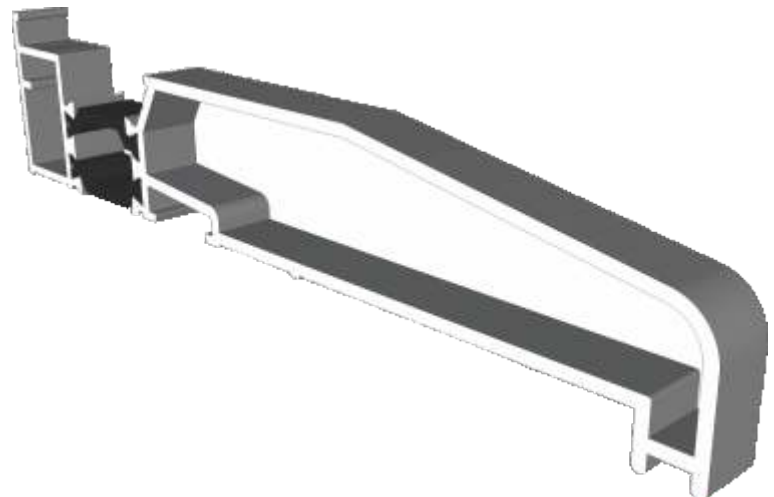

GSL051 - Channel Infill

VL72 - Weather Drip

VG52 - PVC Infill

GSL1014 - 2 Track Cover Plate

GSL1015 - 3 Track Cover Plate

* Note that cover plates are used in conjunction with fixed panels only.

Head Extensions

DV515 - 42mm Extension (For Two Track)

GSL1056 - 42mm Extension (For Three Track)

DV559 - 20mm Extension (For Two Track)

Midrails

GSL030 - 70mm

GSL1131 - 124mm

GSL1130 - Letter Plate

Cills

ETC451 - 85mm Cill

ETC457 - 150mm Cill

Cills

ETC458 - 190mm Cill

ETC479 - 225mm Cill

Two Track

Threshold

Two Track