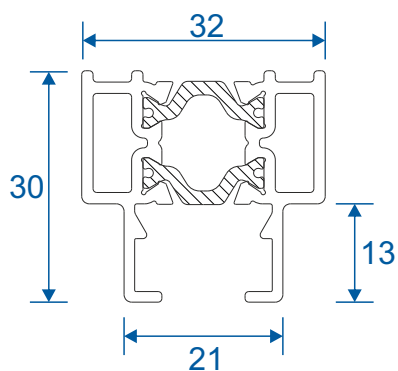

Standard	23
----------	----

Midrails

70mm	24
124mm	24
124mm Letter Plate	24

Outer Frames

GSL1010 - Two Track

GSL1012 - Three Track

Sashes

GSL020 - Top & Bottom Rail

GSL022 - Locking Stile

Interlocks & Meeting Stile

GSL310 - Interlock

GSL1330 - Reinforced Interlock

GSL040 - Meeting Stile Adapter

Infills & Add-Ons

GSL053N - Polyamide Interlock

GSL050 - Channel Infill

GSL051 - Channel Infill

VL72 - Weather Drip

VG52 - PVC Infill

GSL1014 - 2 Track Cover Plate

GSL1015 - 3 Track Cover Plate

* Note that cover plates are used in conjunction with fixed panels only.

Head Extensions

DV515 - 42mm Extension (For Two Track)

GSL1056 - 42mm Extension (For Three Track)

DV559 - 20mm Extension (For Two Track)

Midrails

GSL030 - 70mm

GSL1131 - 124mm

GSL1130 - Letter Plate

Cills