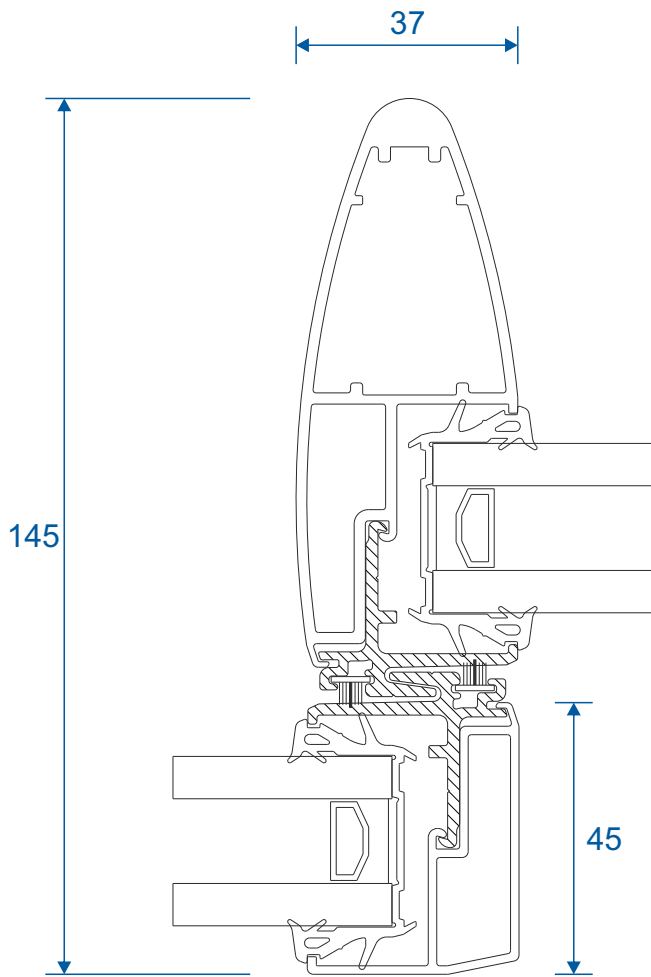

Interlocks

Standard Interlock