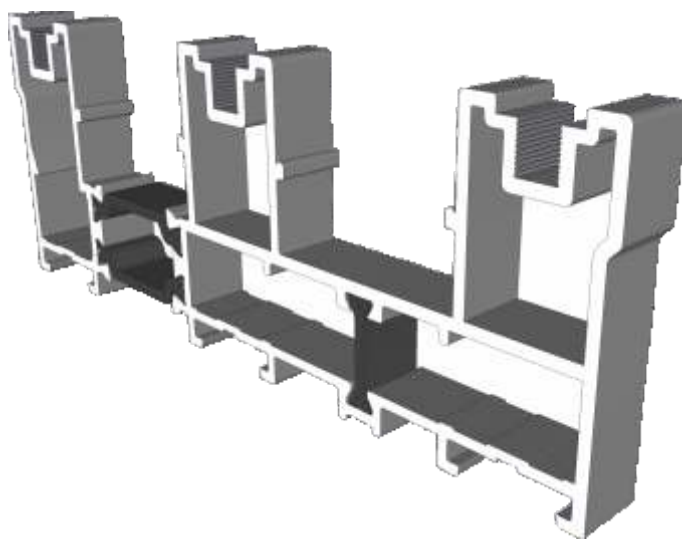

Standard	23
----------	----

Midrails

70mm	24
124mm	24
124mm Letter Plate	24

Outer Frames

GSL1010 - Two Track

GSL1012 - Three Track

Sashes

GSL020 - Top & Bottom Rail

GSL051 - Channel Infill

VL72 - Weather Drip

VG52 - PVC Infill

GSL1014 - 2 Track Cover Plate

GSL1015 - 3 Track Cover Plate

* Note that cover plates are used in conjunction with fixed panels only.

Head Extensions