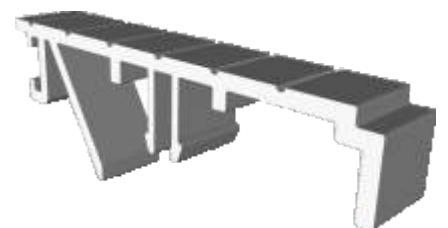

GSL051 - Channel Infill

VL72 - Weather Drip

VG52 - PVC Infill

GSL1014 - 2 Track Cover Plate

GSL1015 - 3 Track Cover Plate

* Note that cover plates are used in conjunction with fixed panels only.

Head Extensions

DV515 - 42mm Extension (For Two Track)

GSL1056 - 42mm Extension (For Three Track)

DV559 - 20mm Extension (For Two Track)

Midrails

GSL030 - 70mm

GSL1131 - 124mm

GSL1130 - Letter Plate

Cills