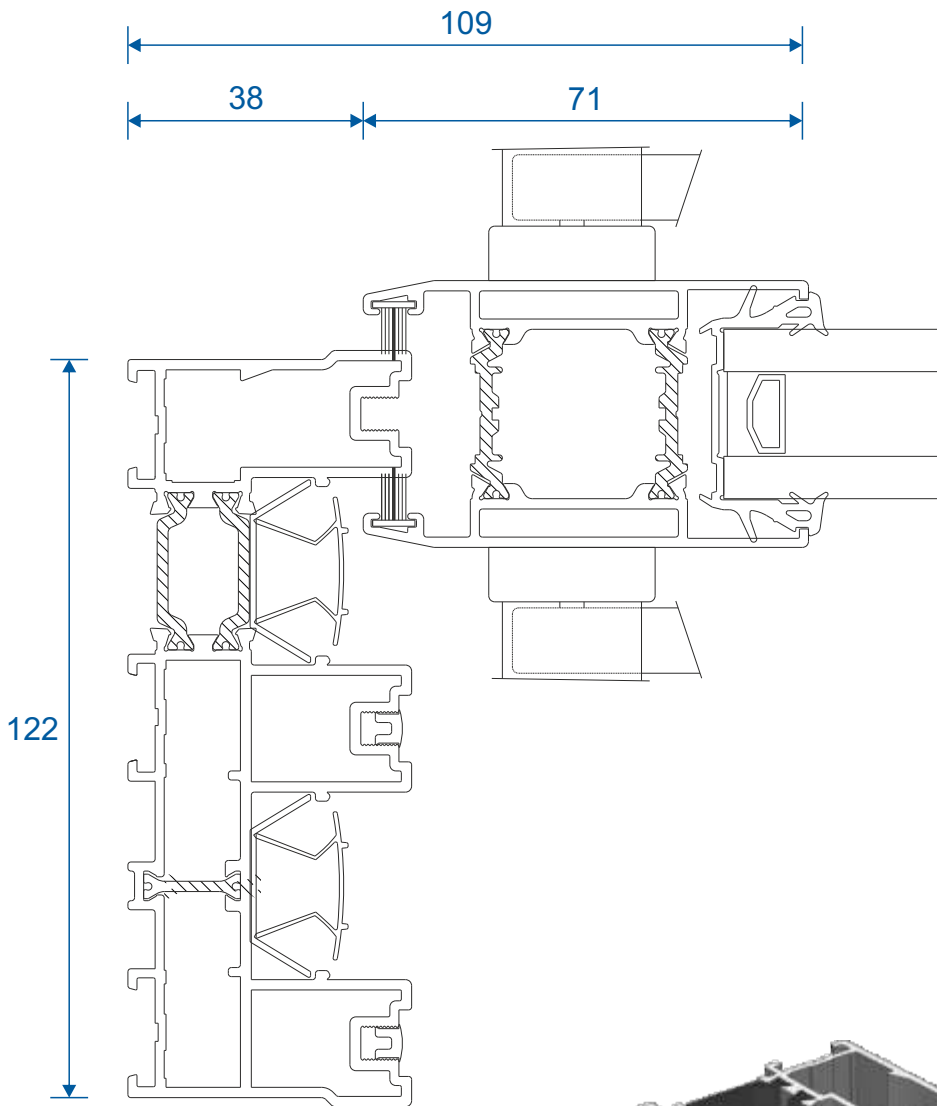

Three Track

Jamb