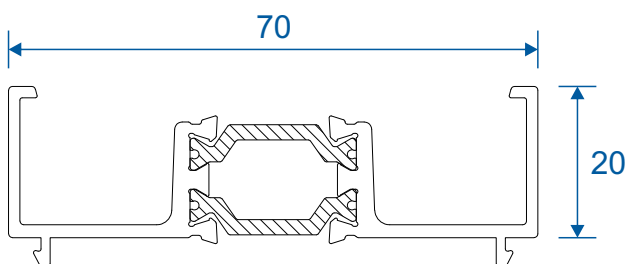

GSL051 - Channel Infill

VL72 - Weather Drip

VG52 - PVC Infill

GSL1014 - 2 Track Cover Plate

GSL1015 - 3 Track Cover Plate

* Note that cover plates are used in conjunction with fixed panels only.

Head Extensions

DV515 - 42mm Extension (For Two Track)

GSL1056 - 42mm Extension (For Three Track)

DV559 - 20mm Extension (For Two Track)

Midrails

GSL030 - 70mm

GSL1131 - 124mm

GSL1130 - Letter Plate

Cills

ETC451 - 85mm Cill

ETC457 - 150mm Cill

Cills

ETC458 - 190mm Cill

ETC479 - 225mm Cill

Two Track

Threshold

Two Track