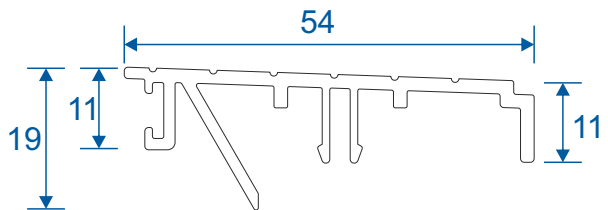

GSL051 - Channel Infill

VL72 - Weather Drip

VG52 - PVC Infill

GSL1014 - 2 Track Cover Plate

GSL1015 - 3 Track Cover Plate

* Note that cover plates are used in conjunction with fixed panels only.

Head Extensions

DV515 - 42mm Extension (For Two Track)

GSL1056 - 42mm Extension (For Three Track)

DV559 - 20mm Extension (For Two Track)

Midrails

GSL030 - 70mm

GSL1131 - 124mm

GSL1130 - Letter Plate

Cills

ETC451 - 85mm Cill

ETC457 - 150mm Cill

Cills

ETC458 - 190mm Cill

ETC479 - 225mm Cill

Two Track

Threshold

Two Track