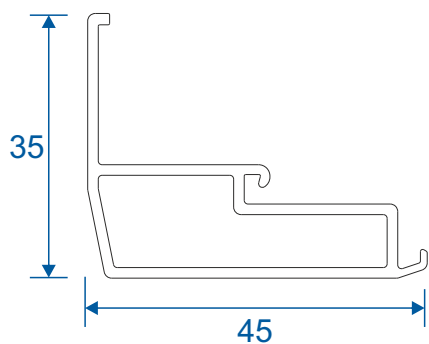

Interlocks & Meeting Stile

GSL310 - Interlock