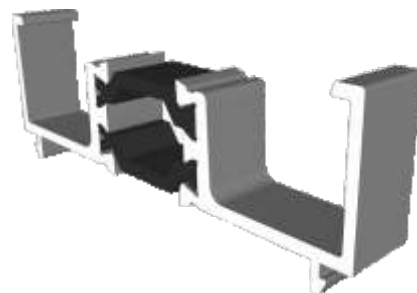

GSL051 - Channel Infill

VL72 - Weather Drip

VG52 - PVC Infill

GSL1014 - 2 Track Cover Plate

GSL1015 - 3 Track Cover Plate

* Note that cover plates are used in conjunction with fixed panels only.

Head Extensions

DV515 - 42mm Extension (For Two Track)

GSL1056 - 42mm Extension (For Three Track)

DV559 - 20mm Extension (For Two Track)

Midrails

GSL030 - 70mm

GSL1131 - 124mm

GSL1130 - Letter Plate

Cills

ETC451 - 85mm Cill

ETC457 - 150mm Cill

Cills

ETC458 - 190mm Cill

ETC479 - 225mm Cill

Two Track

Threshold

Two Track