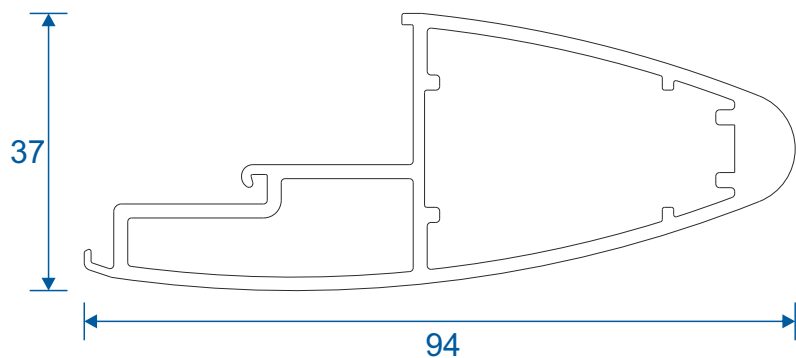

Standard	23
----------	----

Midrails

70mm	24
124mm	24
124mm Letter Plate	24

Outer Frames

GSL1010 - Two Track

GSL1012 - Three Track

Sashes

GSL020 - Top & Bottom Rail

GSL022 - Locking Stile

Interlocks & Meeting Stile

GSL310 - Interlock

GSL1330 - Reinforced Interlock

GSL040 - Meeting Stile Adapter

Infills & Add-Ons

GSL053N - Polyamide Interlock

GSL050 - Channel Infill

GSL051 - Channel Infill

VL72 - Weather Drip

VG52 - PVC Infill

GSL1014 - 2 Track Cover Plate

GSL1015 - 3 Track Cover Plate

* Note that cover plates are used in conjunction with fixed panels only.

Head Extensions

DV515 - 42mm Extension (For Two Track)

GSL1056 - 42mm Extension (For Three Track)

DV559 - 20mm Extension (For Two Track)

Midrails

GSL030 - 70mm

GSL1131 - 124mm

GSL1130 - Letter Plate

Cills