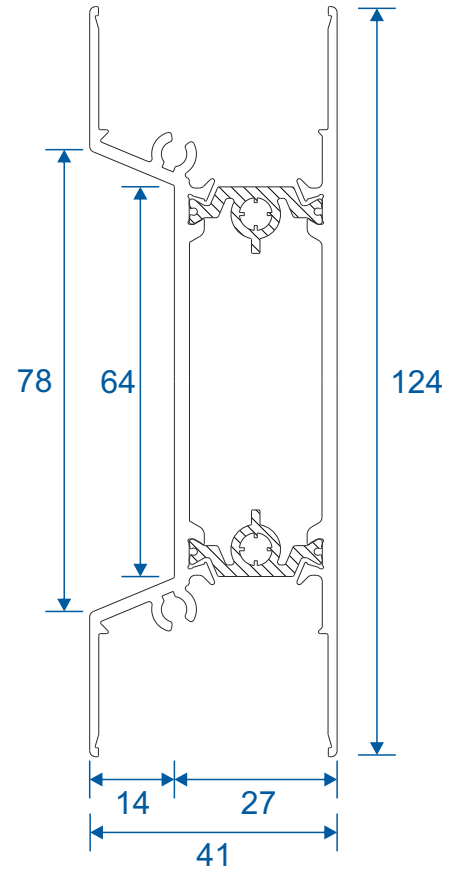

Standard	23
----------	----

Midrails

70mm	24
124mm	24
124mm Letter Plate	24

Outer Frames

GSL1010 - Two Track

GSL1012 - Three Track

Sashes

GSL020 - Top & Bottom Rail

GSL051 - Channel Infill

VL72 - Weather Drip

VG52 - PVC Infill

GSL1014 - 2 Track Cover Plate

GSL1015 - 3 Track Cover Plate

* Note that cover plates are used in conjunction with fixed panels only.

Head Extensions

DV515 - 42mm Extension (For Two Track)

GSL1056 - 42mm Extension (For Three Track)

DV559 - 20mm Extension (For Two Track)

Midrails

GSL030 - 70mm

GSL1131 - 124mm

GSL1130 - Letter Plate

Cills

ETC451 - 85mm Cill

ETC457 - 150mm Cill

Cills

ETC458 - 190mm Cill

ETC479 - 225mm Cill

Two Track

Threshold

Two Track