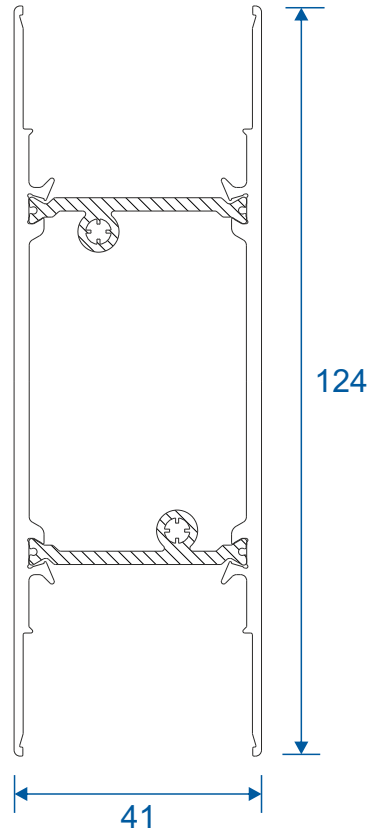

Standard	23
----------	----

Midrails

70mm	24
124mm	24
124mm Letter Plate	24

Outer Frames

GSL1010 - Two Track

GSL1012 - Three Track

Sashes

GSL020 - Top & Bottom Rail

GSL051 - Channel Infill

VL72 - Weather Drip

VG52 - PVC Infill

GSL1014 - 2 Track Cover Plate

GSL1015 - 3 Track Cover Plate

* Note that cover plates are used in conjunction with fixed panels only.

Head Extensions

DV515 - 42mm Extension (For Two Track)

GSL1056 - 42mm Extension (For Three Track)

DV559 - 20mm Extension (For Two Track)

Midrails

GSL030 - 70mm

GSL1131 - 124mm

GSL1130 - Letter Plate

Cills

ETC451 - 85mm Cill

ETC457 - 150mm Cill

Cills

ETC458 - 190mm Cill

ETC479 - 225mm Cill

Two Track

Threshold

Two Track