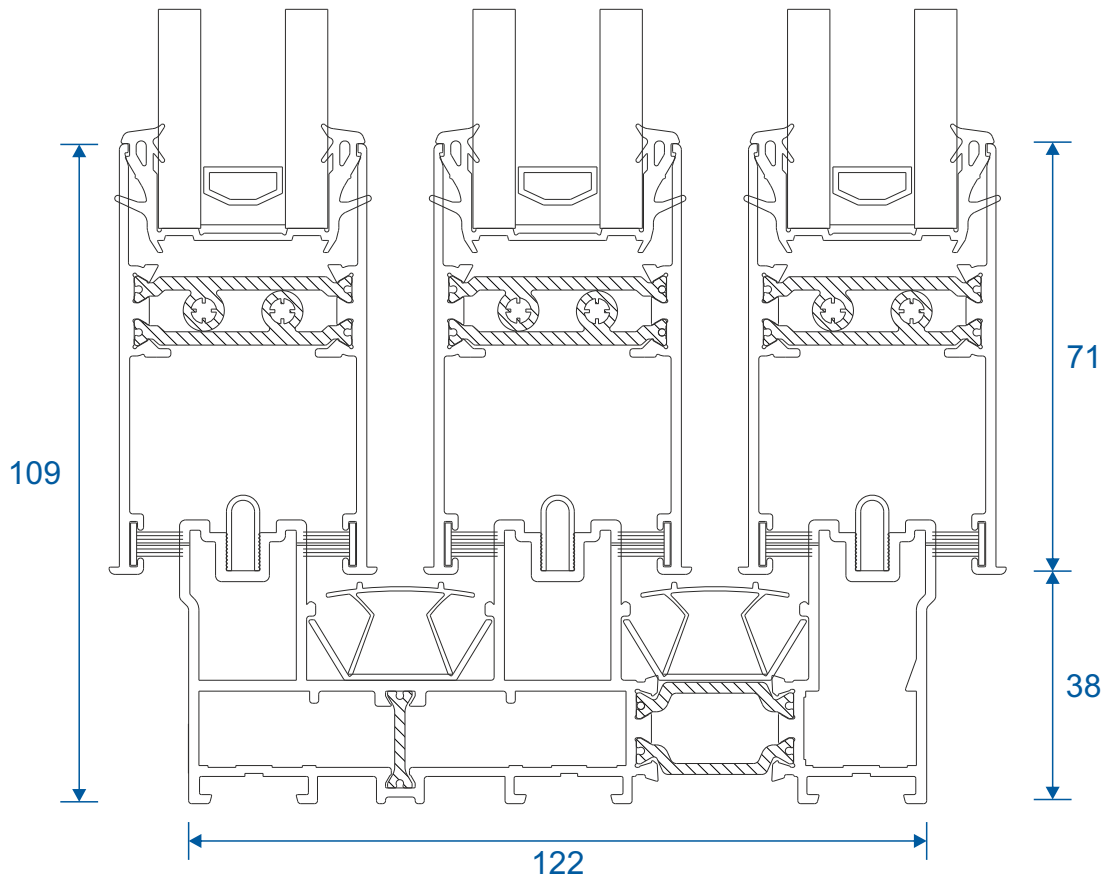

ETC451 - 85mm Cill

ETC457 - 150mm Cill

Cills

ETC458 - 190mm Cill

ETC479 - 225mm Cill

Two Track

Threshold

Two Track

Threshold With Cill

Two Track

Head

Two Track

Head With Extension (Used For Trickle Vents)

Two Track

Jamb

Three Track

Threshold

Three Track

Threshold With Cill

Three Track

Head

Three Track

Head With Extension (Used For Trickle Vents)

Three Track