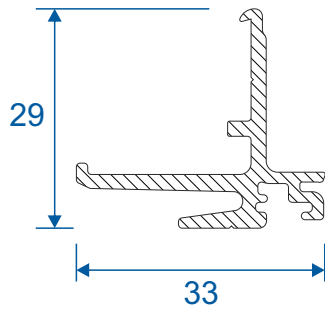

Standard	23
----------	----

Midrails

70mm	24
124mm	24
124mm Letter Plate	24

Outer Frames

GSL1010 - Two Track

GSL1012 - Three Track

Sashes

GSL020 - Top & Bottom Rail

GSL022 - Locking Stile

Interlocks & Meeting Stile

GSL310 - Interlock

GSL1330 - Reinforced Interlock

GSL040 - Meeting Stile Adapter

Infills & Add-Ons

GSL053N - Polyamide Interlock

GSL050 - Channel Infill

GSL051 - Channel Infill

VL72 - Weather Drip

VG52 - PVC Infill

GSL1014 - 2 Track Cover Plate

GSL1015 - 3 Track Cover Plate

* Note that cover plates are used in conjunction with fixed panels only.

Head Extensions

DV515 - 42mm Extension (For Two Track)

GSL1056 - 42mm Extension (For Three Track)

DV559 - 20mm Extension (For Two Track)

Midrails

GSL030 - 70mm

GSL1131 - 124mm

GSL1130 - Letter Plate

Cills