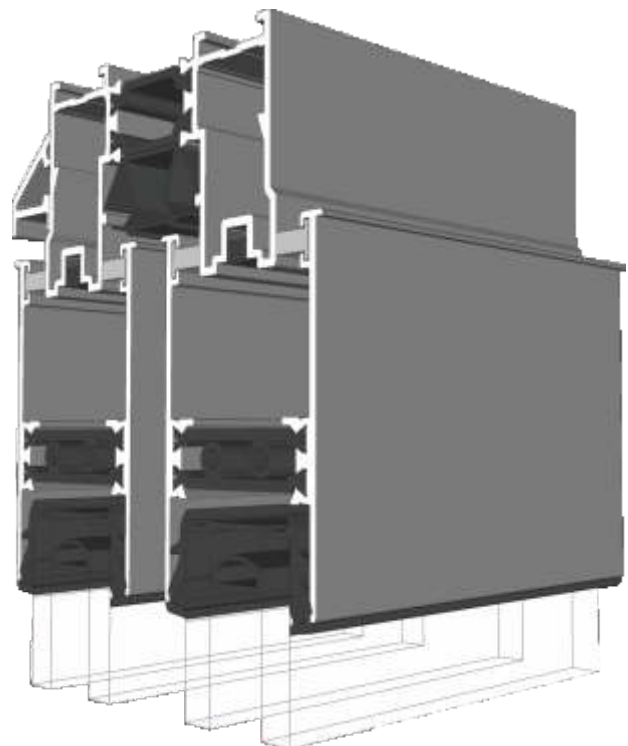

ETC451 - 85mm Cill

ETC457 - 150mm Cill

Cills

ETC458 - 190mm Cill

ETC479 - 225mm Cill

Two Track

Threshold

Two Track

Threshold With Cill

Two Track

Head

Two Track

Head With Extension (Used For Trickle Vents)

Two Track

Jamb

Three Track