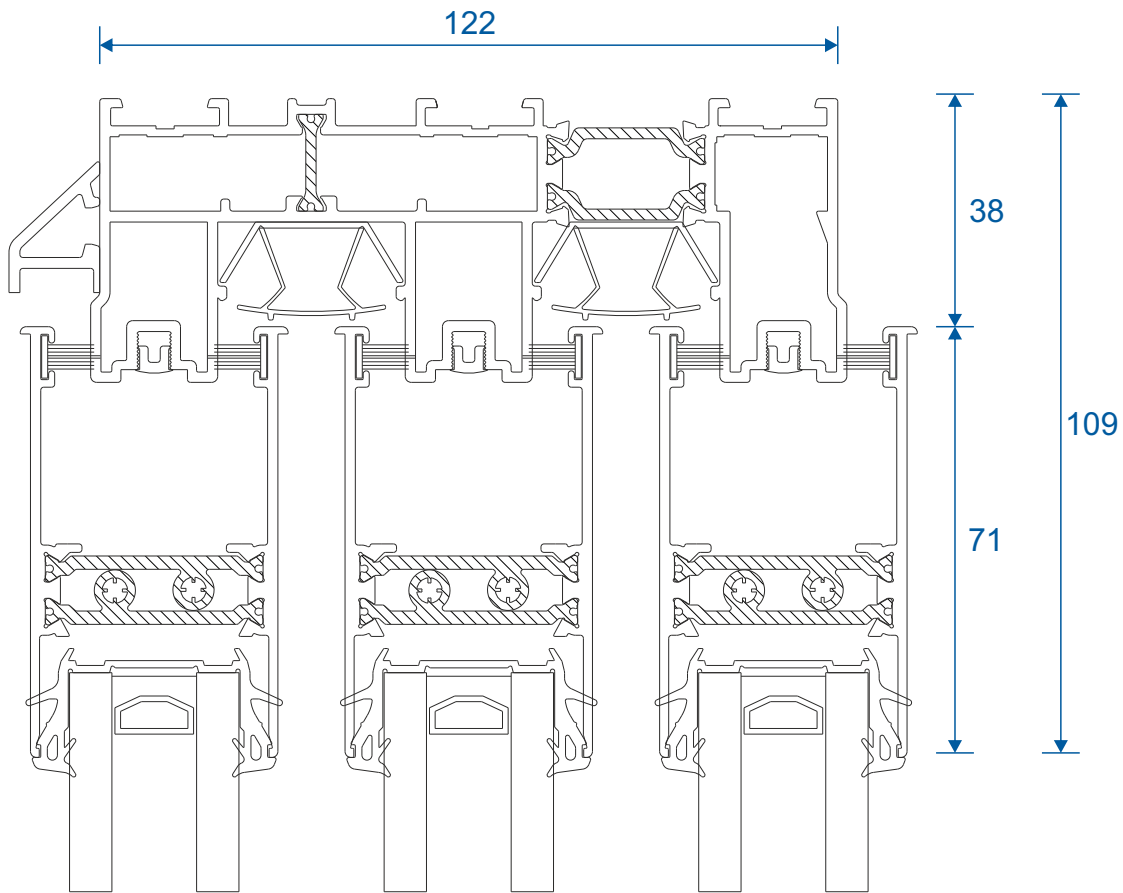

Threshold

Three Track

Threshold With Cill

Three Track

Head

Three Track

Head With Extension (Used For Trickle Vents)

Three Track

70mm

124mm

124mm Letter Plate

Duration Windows
Thames Development
Charfleets Road
Canvey Island
Essex. SS8 0PQ

sales@duration.co.uk
www.duration.co.uk

Head Office 01268 681612
Showroom 01268 695100