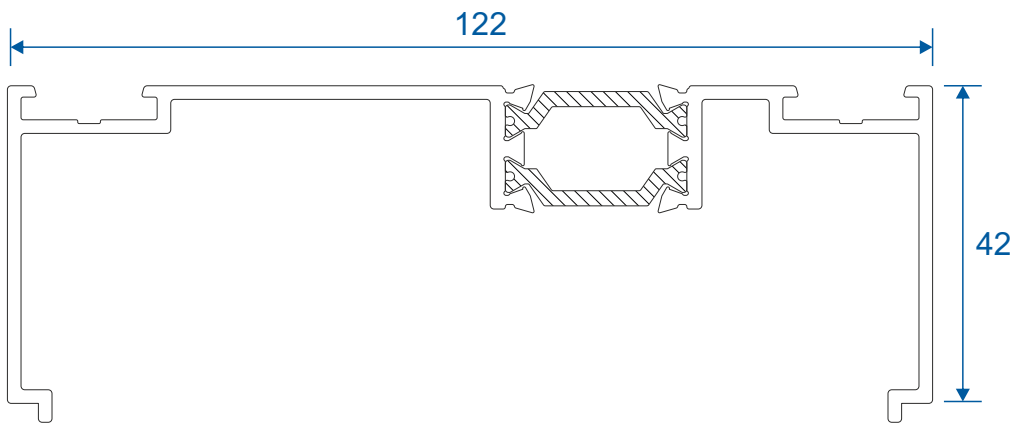

GSL051 - Channel Infill

VL72 - Weather Drip

VG52 - PVC Infill

GSL1014 - 2 Track Cover Plate

GSL1015 - 3 Track Cover Plate

* Note that cover plates are used in conjunction with fixed panels only.

Head Extensions

DV515 - 42mm Extension (For Two Track)

GSL1056 - 42mm Extension (For Three Track)

DV559 - 20mm Extension (For Two Track)

Midrails

GSL030 - 70mm

GSL1131 - 124mm

GSL1130 - Letter Plate

Cills

ETC451 - 85mm Cill

ETC457 - 150mm Cill

Cills

ETC458 - 190mm Cill

ETC479 - 225mm Cill

Two Track

Threshold

Two Track