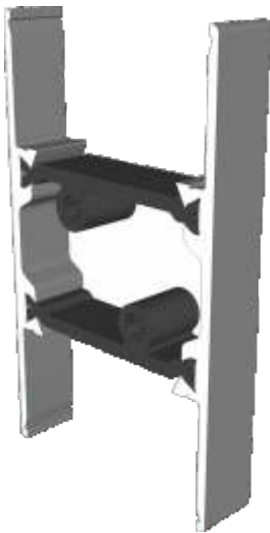

GSL051 - Channel Infill

VL72 - Weather Drip

VG52 - PVC Infill

GSL1014 - 2 Track Cover Plate

GSL1015 - 3 Track Cover Plate

* Note that cover plates are used in conjunction with fixed panels only.

Head Extensions

DV515 - 42mm Extension (For Two Track)

GSL1056 - 42mm Extension (For Three Track)

DV559 - 20mm Extension (For Two Track)

Midrails

GSL030 - 70mm

GSL1131 - 124mm

GSL1130 - Letter Plate

Cills

ETC451 - 85mm Cill

ETC457 - 150mm Cill

Cills

ETC458 - 190mm Cill

ETC479 - 225mm Cill

Two Track

Threshold

Two Track