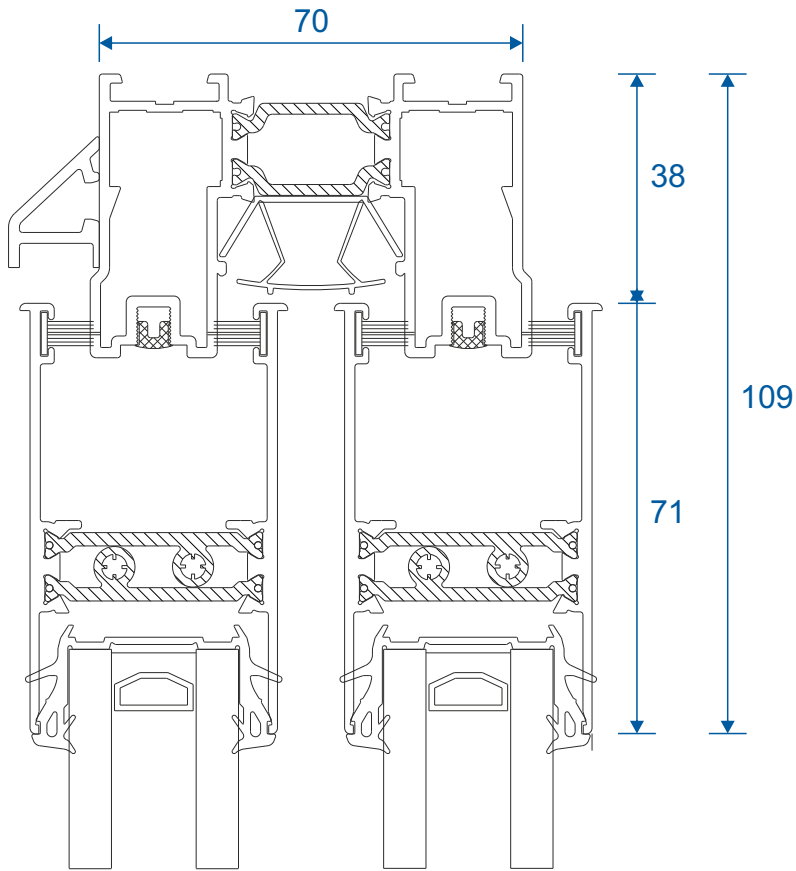

DV515 - 42mm Extension (For Two Track)

GSL1056 - 42mm Extension (For Three Track)

DV559 - 20mm Extension (For Two Track)

Midrails

GSL030 - 70mm

GSL1131 - 124mm

GSL1130 - Letter Plate

Cills

ETC451 - 85mm Cill

ETC457 - 150mm Cill

Cills

ETC458 - 190mm Cill

ETC479 - 225mm Cill

Two Track

Threshold

Two Track

Threshold With Cill

Two Track

Head

Two Track

Head With Extension (Used For Trickle Vents)

Two Track

Jamb

Three Track