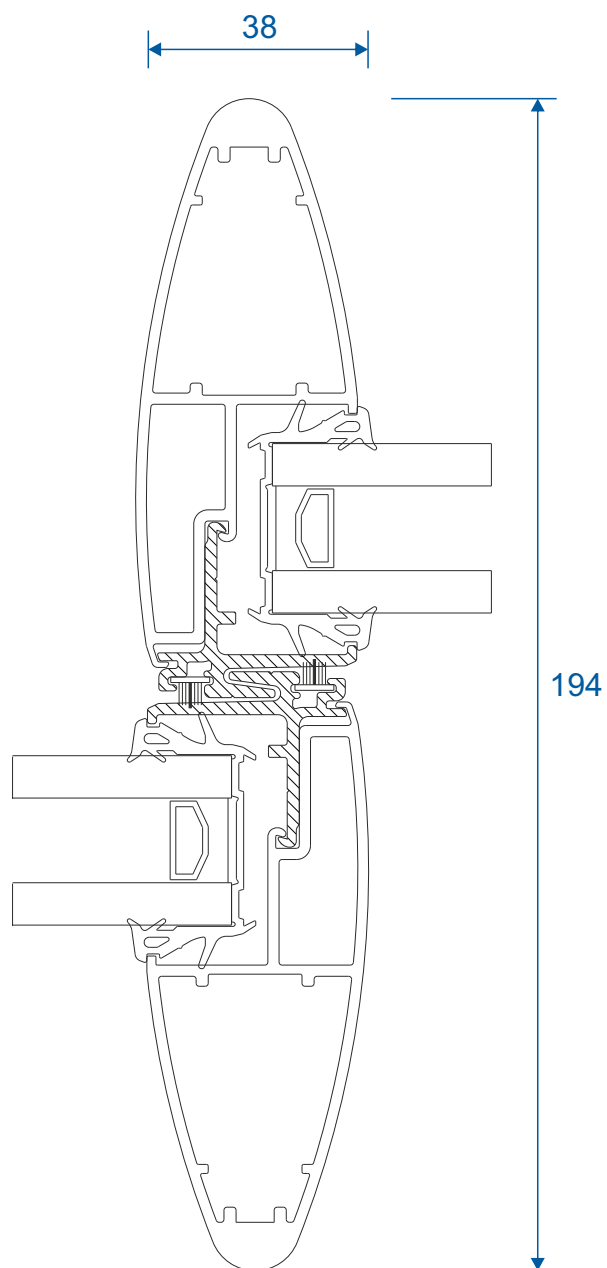

Standard	23
----------	----

Midrails

70mm	24
124mm	24
124mm Letter Plate	24

Outer Frames

GSL1010 - Two Track

GSL1012 - Three Track

Sashes

GSL020 - Top & Bottom Rail

Threshold

Three Track

Threshold With Cill

Three Track

Head

Three Track

Head With Extension (Used For Trickle Vents)

Three Track

Jamb

Interlocks

Standard Interlock

Interlocks

Reinforced Interlock

Meeting Stile

Meting Stile

Midrails

70mm

124mm

124mm Letter Plate

Duration Windows
Thames Development
Charfleets Road
Canvey Island
Essex. SS8 0PQ

sales@duration.co.uk
www.duration.co.uk

Head Office 01268 681612
Showroom 01268 695100