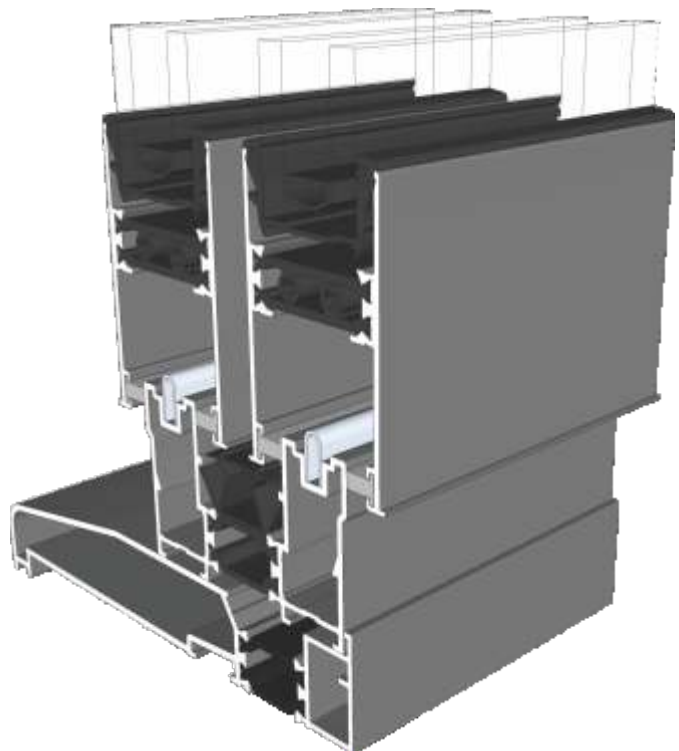

ETC451 - 85mm Cill

ETC457 - 150mm Cill

Cills

ETC458 - 190mm Cill

ETC479 - 225mm Cill

Two Track

Threshold

Two Track

Threshold With Cill

Two Track

Head

Two Track

Head With Extension (Used For Trickle Vents)

Two Track

Jamb

Three Track