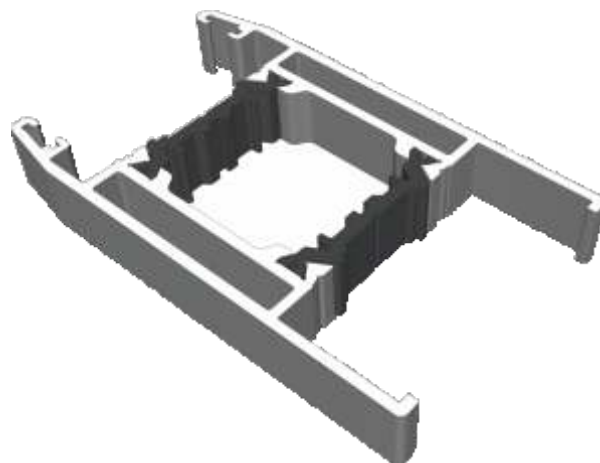

GSL022 - Locking Stile