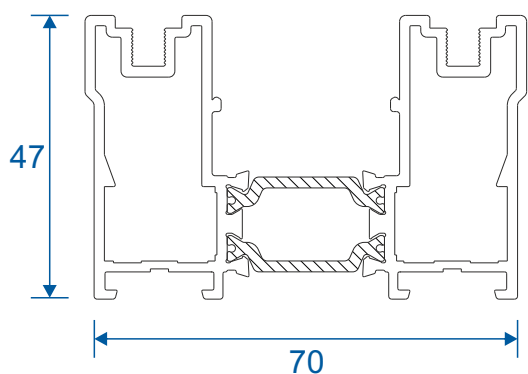

Threshold	11
Threshold With Cill	12
Head	13
Head With Extension	14
Jamb	15

Three Track

Threshold	16
Threshold With Cill	17
Head	18
Head With Extension	19
Jamb	20

Interlocks

Standard	21
Reinforced	22

Meeting Stile

Standard	23
----------	----

Midrails

70mm	24
124mm	24
124mm Letter Plate	24

Outer Frames

GSL1010 - Two Track

GSL1012 - Three Track

Sashes

GSL020 - Top & Bottom Rail