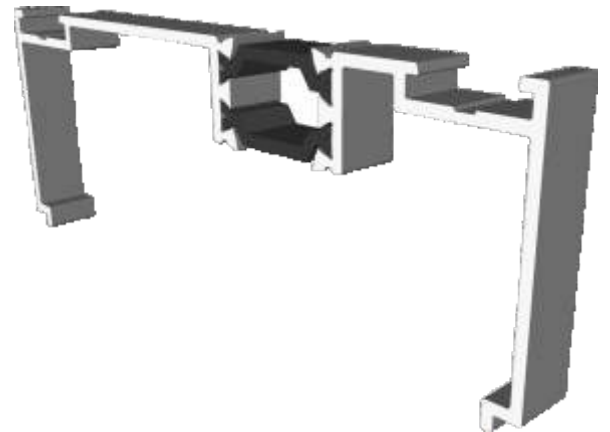

GSL051 - Channel Infill

VL72 - Weather Drip

VG52 - PVC Infill

GSL1014 - 2 Track Cover Plate

GSL1015 - 3 Track Cover Plate

* Note that cover plates are used in conjunction with fixed panels only.

Head Extensions

DV515 - 42mm Extension (For Two Track)

GSL1056 - 42mm Extension (For Three Track)

DV559 - 20mm Extension (For Two Track)

Midrails

GSL030 - 70mm

GSL1131 - 124mm

GSL1130 - Letter Plate

Cills