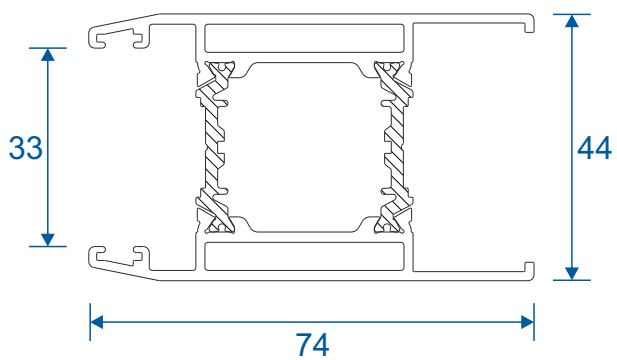

GSL022 - Locking Stile