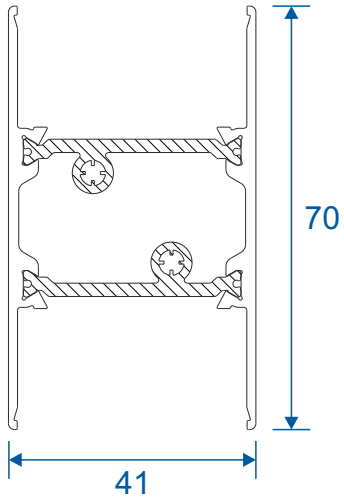

Standard	23
----------	----

Midrails

70mm	24
124mm	24
124mm Letter Plate	24

Outer Frames

GSL1010 - Two Track

GSL1012 - Three Track

Sashes

GSL020 - Top & Bottom Rail

GSL051 - Channel Infill

VL72 - Weather Drip

VG52 - PVC Infill

GSL1014 - 2 Track Cover Plate

GSL1015 - 3 Track Cover Plate

* Note that cover plates are used in conjunction with fixed panels only.

Head Extensions

DV515 - 42mm Extension (For Two Track)

GSL1056 - 42mm Extension (For Three Track)

DV559 - 20mm Extension (For Two Track)

Midrails

GSL030 - 70mm

GSL1131 - 124mm

GSL1130 - Letter Plate

Cills

ETC451 - 85mm Cill

ETC457 - 150mm Cill

Cills

ETC458 - 190mm Cill

ETC479 - 225mm Cill

Two Track

Threshold

Two Track