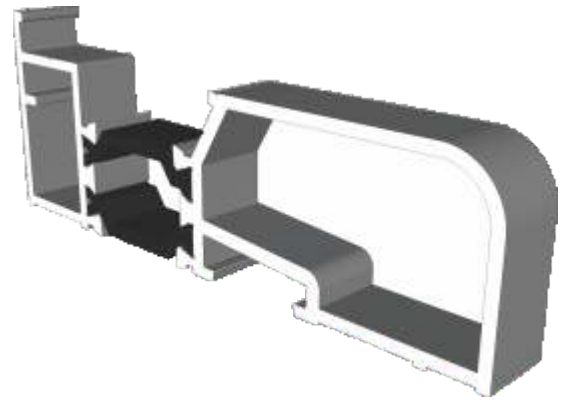

GSL051 - Channel Infill

VL72 - Weather Drip

VG52 - PVC Infill

GSL1014 - 2 Track Cover Plate

GSL1015 - 3 Track Cover Plate

* Note that cover plates are used in conjunction with fixed panels only.

Head Extensions

DV515 - 42mm Extension (For Two Track)

GSL1056 - 42mm Extension (For Three Track)

DV559 - 20mm Extension (For Two Track)

Midrails

GSL030 - 70mm

GSL1131 - 124mm

GSL1130 - Letter Plate

Cills

ETC451 - 85mm Cill

ETC457 - 150mm Cill

Cills

ETC458 - 190mm Cill

ETC479 - 225mm Cill

Two Track

Threshold

Two Track