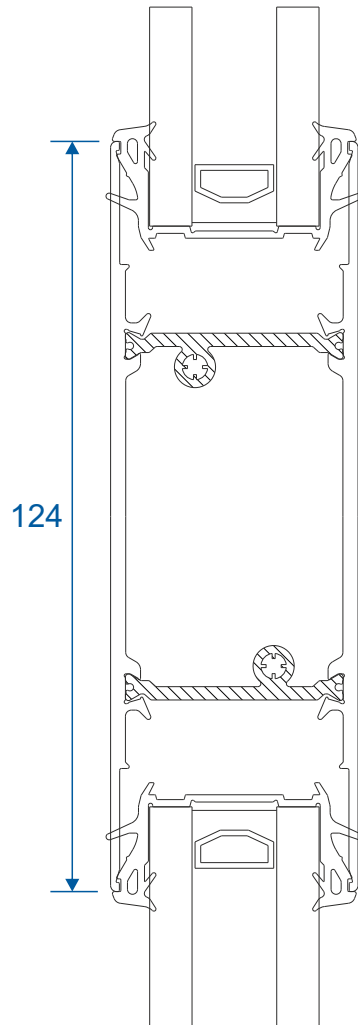

Midrails

70mm

124mm

124mm Letter Plate