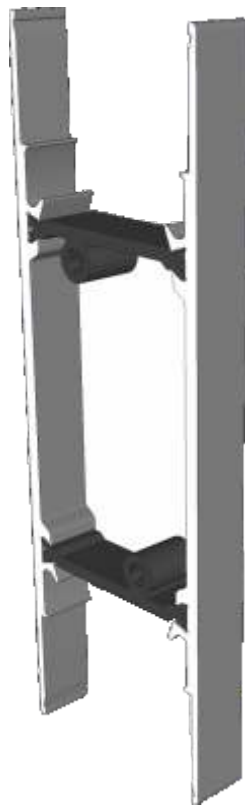

Threshold	11
Threshold With Cill	12
Head	13
Head With Extension	14
Jamb	15

Three Track

Threshold	16
Threshold With Cill	17
Head	18
Head With Extension	19
Jamb	20

Interlocks

Standard	21
Reinforced	22

Meeting Stile

GSL051 - Channel Infill

VL72 - Weather Drip

VG52 - PVC Infill

GSL1014 - 2 Track Cover Plate

GSL1015 - 3 Track Cover Plate

* Note that cover plates are used in conjunction with fixed panels only.

Head Extensions

DV515 - 42mm Extension (For Two Track)

GSL1056 - 42mm Extension (For Three Track)

DV559 - 20mm Extension (For Two Track)

Midrails

GSL030 - 70mm

GSL1131 - 124mm

GSL1130 - Letter Plate

Cills

ETC451 - 85mm Cill

ETC457 - 150mm Cill

Cills

ETC458 - 190mm Cill

ETC479 - 225mm Cill

Two Track

Threshold

Two Track