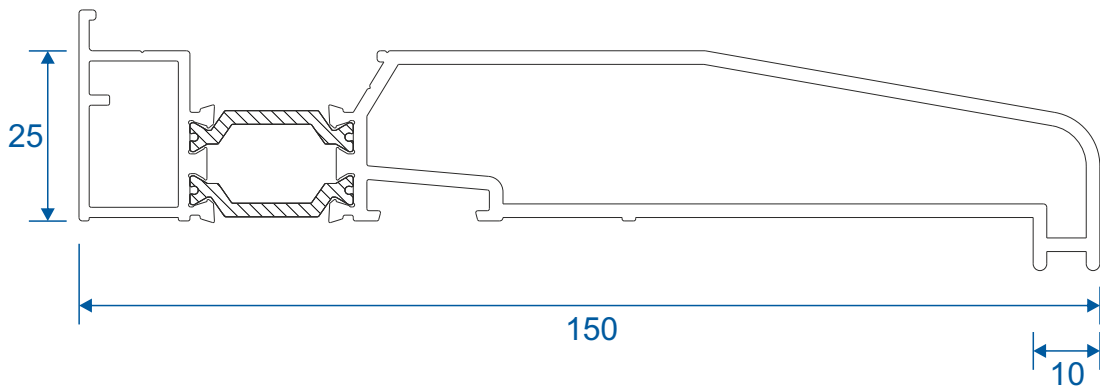

GSL051 - Channel Infill

VL72 - Weather Drip

VG52 - PVC Infill

GSL1014 - 2 Track Cover Plate

GSL1015 - 3 Track Cover Plate

* Note that cover plates are used in conjunction with fixed panels only.

Head Extensions

DV515 - 42mm Extension (For Two Track)

GSL1056 - 42mm Extension (For Three Track)

DV559 - 20mm Extension (For Two Track)

Midrails

GSL030 - 70mm

GSL1131 - 124mm

GSL1130 - Letter Plate

Cills

ETC451 - 85mm Cill

ETC457 - 150mm Cill

Cills

ETC458 - 190mm Cill

ETC479 - 225mm Cill

Two Track

Threshold

Two Track

Threshold With Cill

Two Track

Head

Two Track

Head With Extension (Used For Trickle Vents)

Two Track

Jamb

Three Track