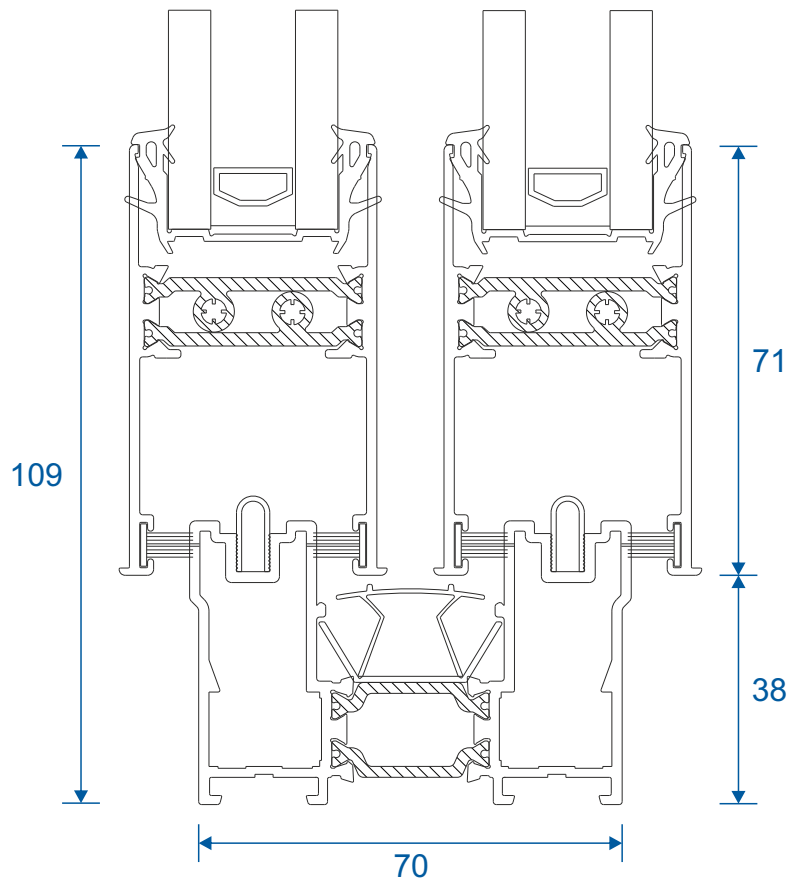

DV515 - 42mm Extension (For Two Track)

GSL1056 - 42mm Extension (For Three Track)

DV559 - 20mm Extension (For Two Track)

Midrails

GSL030 - 70mm

GSL1131 - 124mm

GSL1130 - Letter Plate

Cills

ETC451 - 85mm Cill

ETC457 - 150mm Cill

Cills

ETC458 - 190mm Cill

ETC479 - 225mm Cill

Two Track

Threshold

Two Track

Threshold With Cill

Two Track

Head

Two Track

Head With Extension (Used For Trickle Vents)

Two Track

Jamb

Three Track