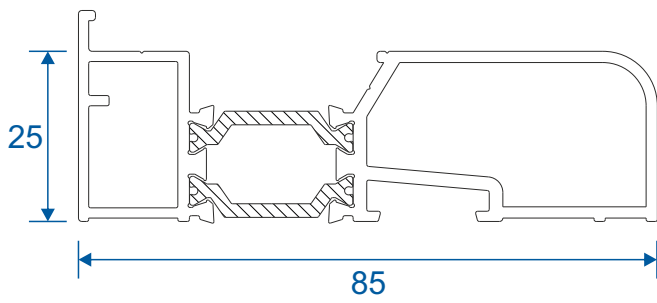

GSL051 - Channel Infill

VL72 - Weather Drip

VG52 - PVC Infill

GSL1014 - 2 Track Cover Plate

GSL1015 - 3 Track Cover Plate

* Note that cover plates are used in conjunction with fixed panels only.

Head Extensions

DV515 - 42mm Extension (For Two Track)

GSL1056 - 42mm Extension (For Three Track)

DV559 - 20mm Extension (For Two Track)

Midrails

GSL030 - 70mm

GSL1131 - 124mm

GSL1130 - Letter Plate

Cills

ETC451 - 85mm Cill

ETC457 - 150mm Cill

Cills

ETC458 - 190mm Cill

ETC479 - 225mm Cill

Two Track

Threshold

Two Track