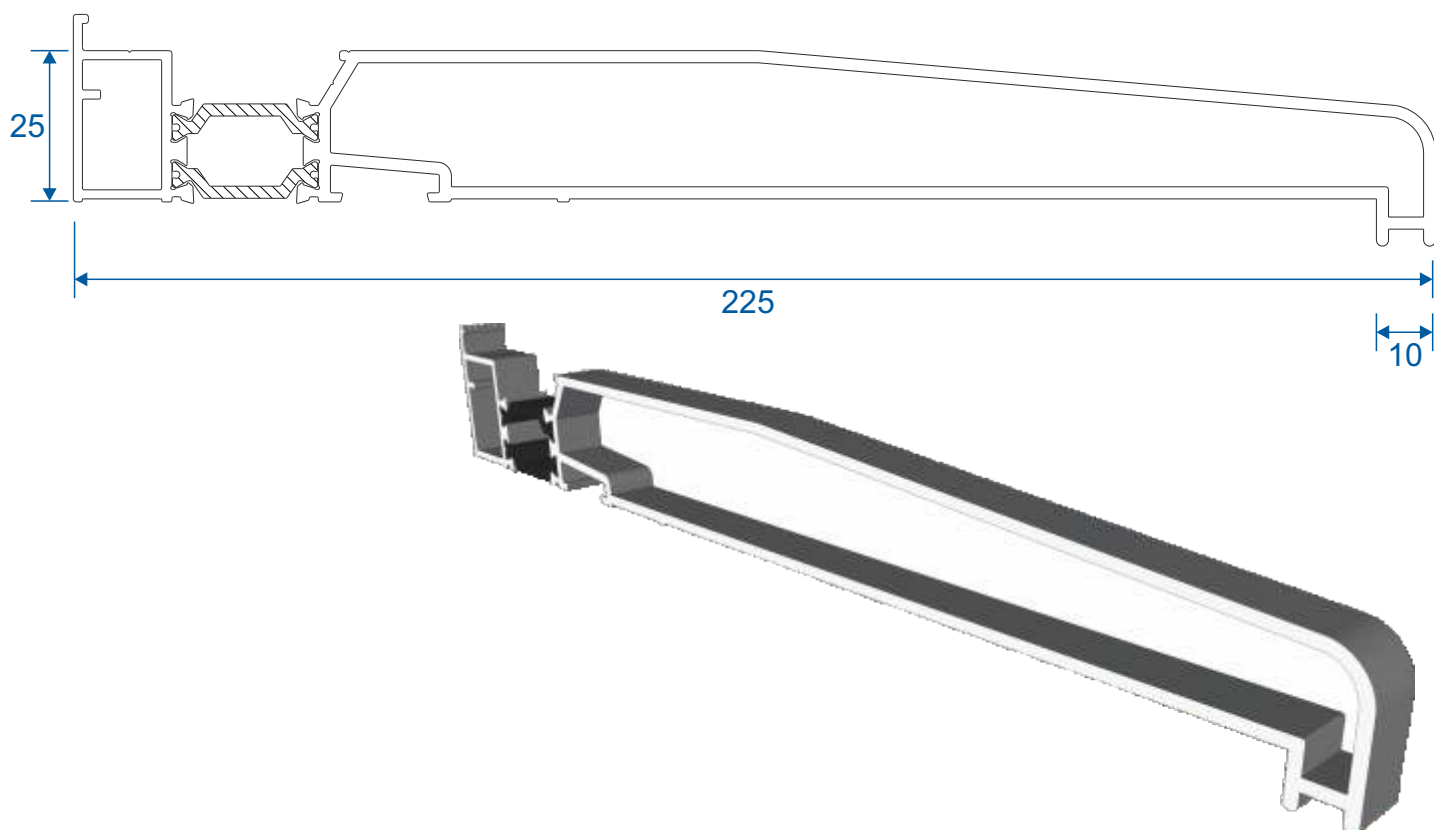

DV515 - 42mm Extension (For Two Track)

GSL1056 - 42mm Extension (For Three Track)

DV559 - 20mm Extension (For Two Track)

Midrails

GSL030 - 70mm

GSL1131 - 124mm

GSL1130 - Letter Plate

Cills

ETC451 - 85mm Cill

ETC457 - 150mm Cill

Cills

ETC458 - 190mm Cill

ETC479 - 225mm Cill

Two Track

Threshold

Two Track

Threshold With Cill

Two Track

Head

Two Track

Head With Extension (Used For Trickle Vents)

Two Track

Jamb

Three Track