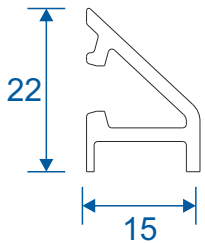

Standard	23
----------	----

Midrails

70mm	24
124mm	24
124mm Letter Plate	24

Outer Frames

GSL1010 - Two Track

GSL1012 - Three Track

Sashes

GSL020 - Top & Bottom Rail

GSL022 - Locking Stile

Interlocks & Meeting Stile

GSL310 - Interlock

GSL1330 - Reinforced Interlock

GSL040 - Meeting Stile Adapter

Infills & Add-Ons

GSL053N - Polyamide Interlock

GSL050 - Channel Infill

GSL051 - Channel Infill

VL72 - Weather Drip

VG52 - PVC Infill

GSL1014 - 2 Track Cover Plate

GSL1015 - 3 Track Cover Plate

* Note that cover plates are used in conjunction with fixed panels only.

Head Extensions