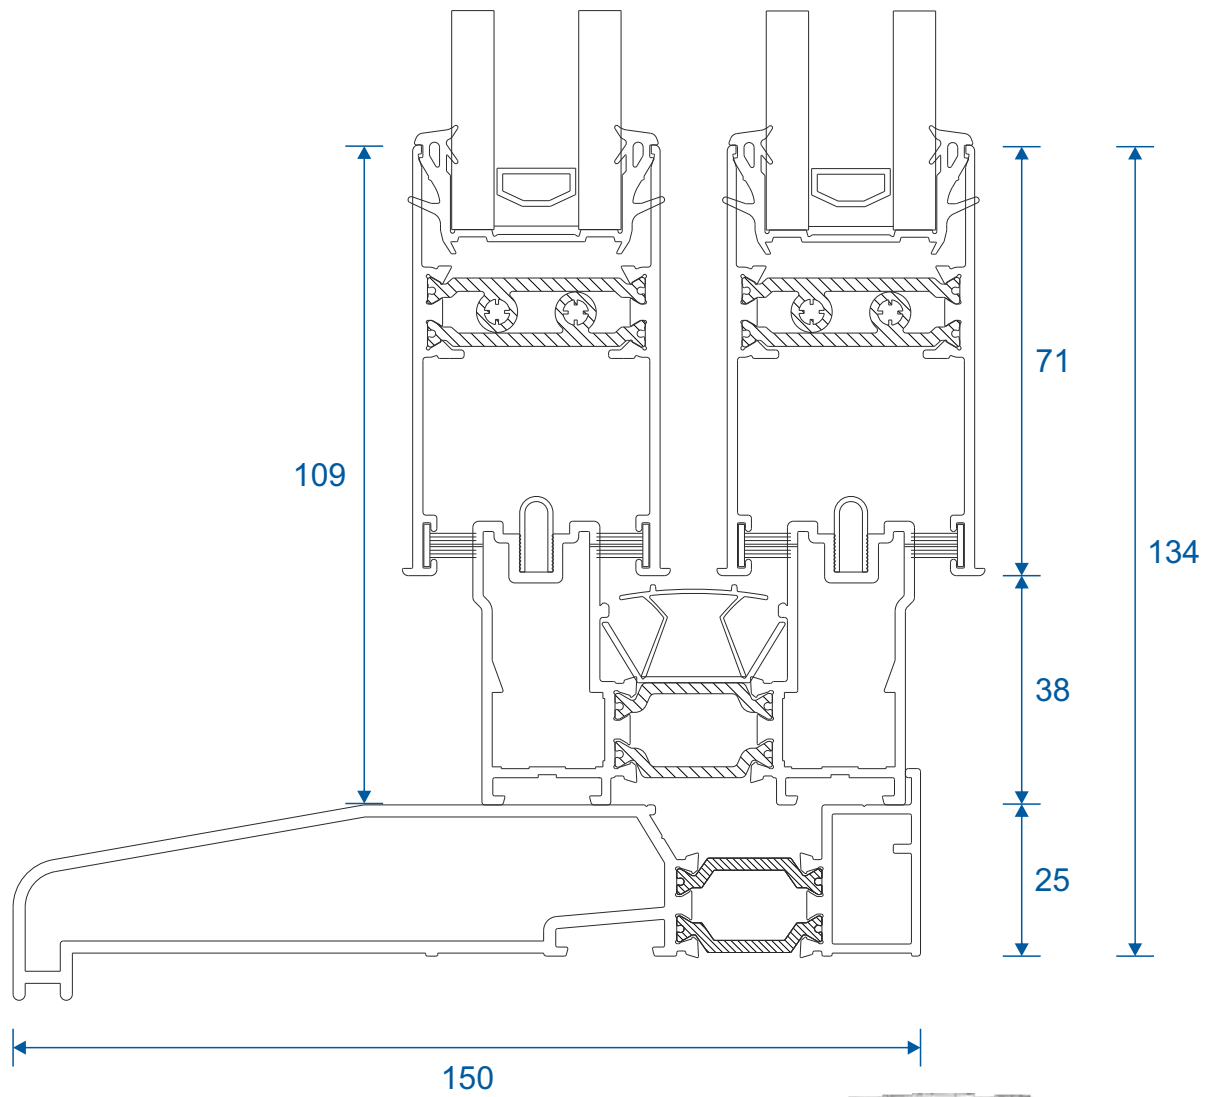

DV515 - 42mm Extension (For Two Track)

GSL1056 - 42mm Extension (For Three Track)

DV559 - 20mm Extension (For Two Track)

Midrails

GSL030 - 70mm

GSL1131 - 124mm

GSL1130 - Letter Plate

Cills

ETC451 - 85mm Cill

ETC457 - 150mm Cill

Cills

ETC458 - 190mm Cill

ETC479 - 225mm Cill

Two Track

Threshold

Two Track

Threshold With Cill

Two Track

Head

Two Track

Head With Extension (Used For Trickle Vents)

Two Track

Jamb

Three Track