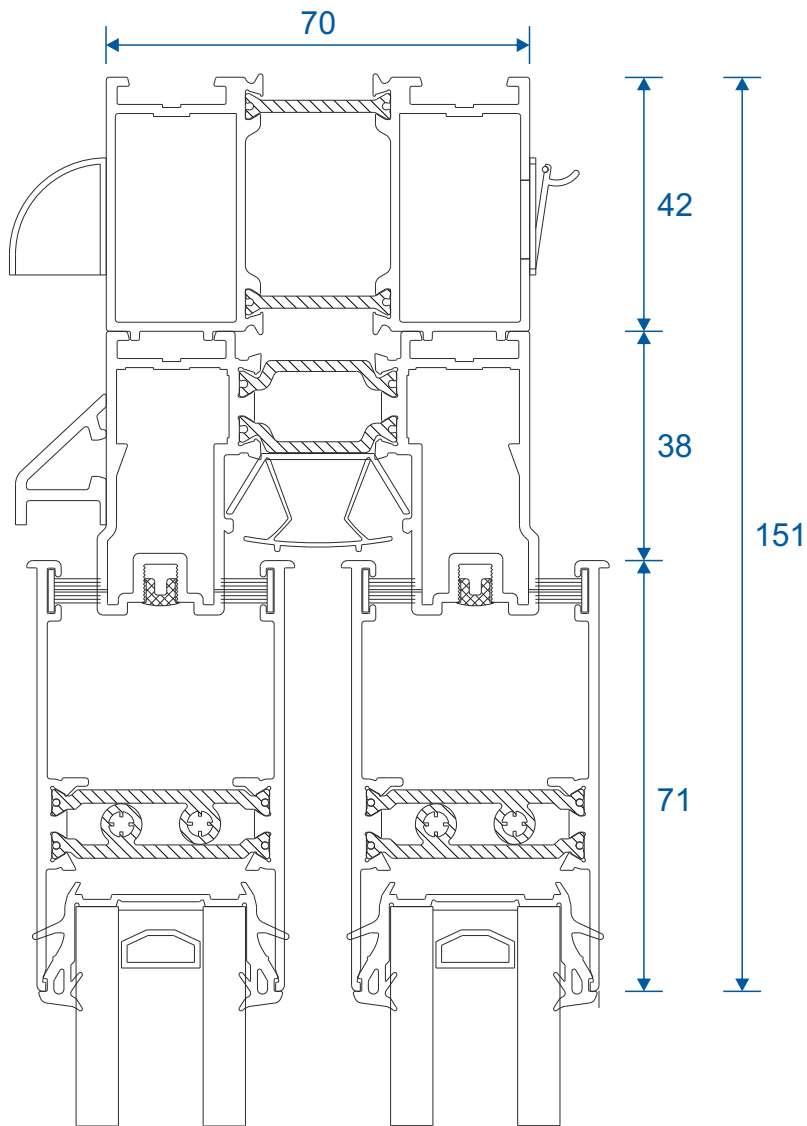

Standard	23
----------	----

Midrails

70mm	24
124mm	24
124mm Letter Plate	24

Outer Frames

GSL1010 - Two Track

GSL1012 - Three Track

Sashes

GSL020 - Top & Bottom Rail

DV515 - 42mm Extension (For Two Track)

GSL1056 - 42mm Extension (For Three Track)

DV559 - 20mm Extension (For Two Track)

Midrails

GSL030 - 70mm

GSL1131 - 124mm

GSL1130 - Letter Plate

Cills

ETC451 - 85mm Cill

ETC457 - 150mm Cill

Cills

ETC458 - 190mm Cill

ETC479 - 225mm Cill

Two Track

Threshold

Two Track

Threshold With Cill

Two Track

Head

Two Track

Head With Extension (Used For Trickle Vents)

Two Track

Jamb

Three Track