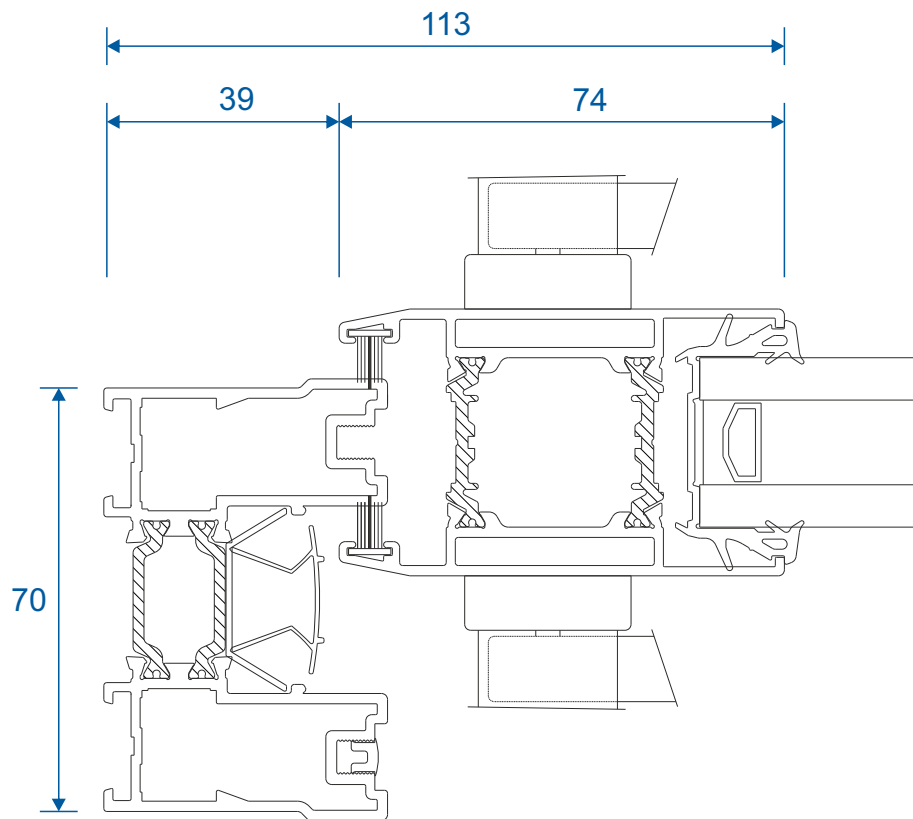

ETC451 - 85mm Cill

ETC457 - 150mm Cill

Cills

ETC458 - 190mm Cill

ETC479 - 225mm Cill

Two Track

Threshold

Two Track

Threshold With Cill

Two Track

Head

Two Track

Head With Extension (Used For Trickle Vents)

Two Track

Jamb

Three Track