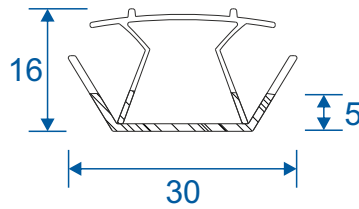

Standard	23
----------	----

Midrails

70mm	24
124mm	24
124mm Letter Plate	24

Outer Frames

GSL1010 - Two Track

GSL1012 - Three Track

Sashes

GSL020 - Top & Bottom Rail

GSL051 - Channel Infill

VL72 - Weather Drip

VG52 - PVC Infill

GSL1014 - 2 Track Cover Plate

GSL1015 - 3 Track Cover Plate

* Note that cover plates are used in conjunction with fixed panels only.

Head Extensions