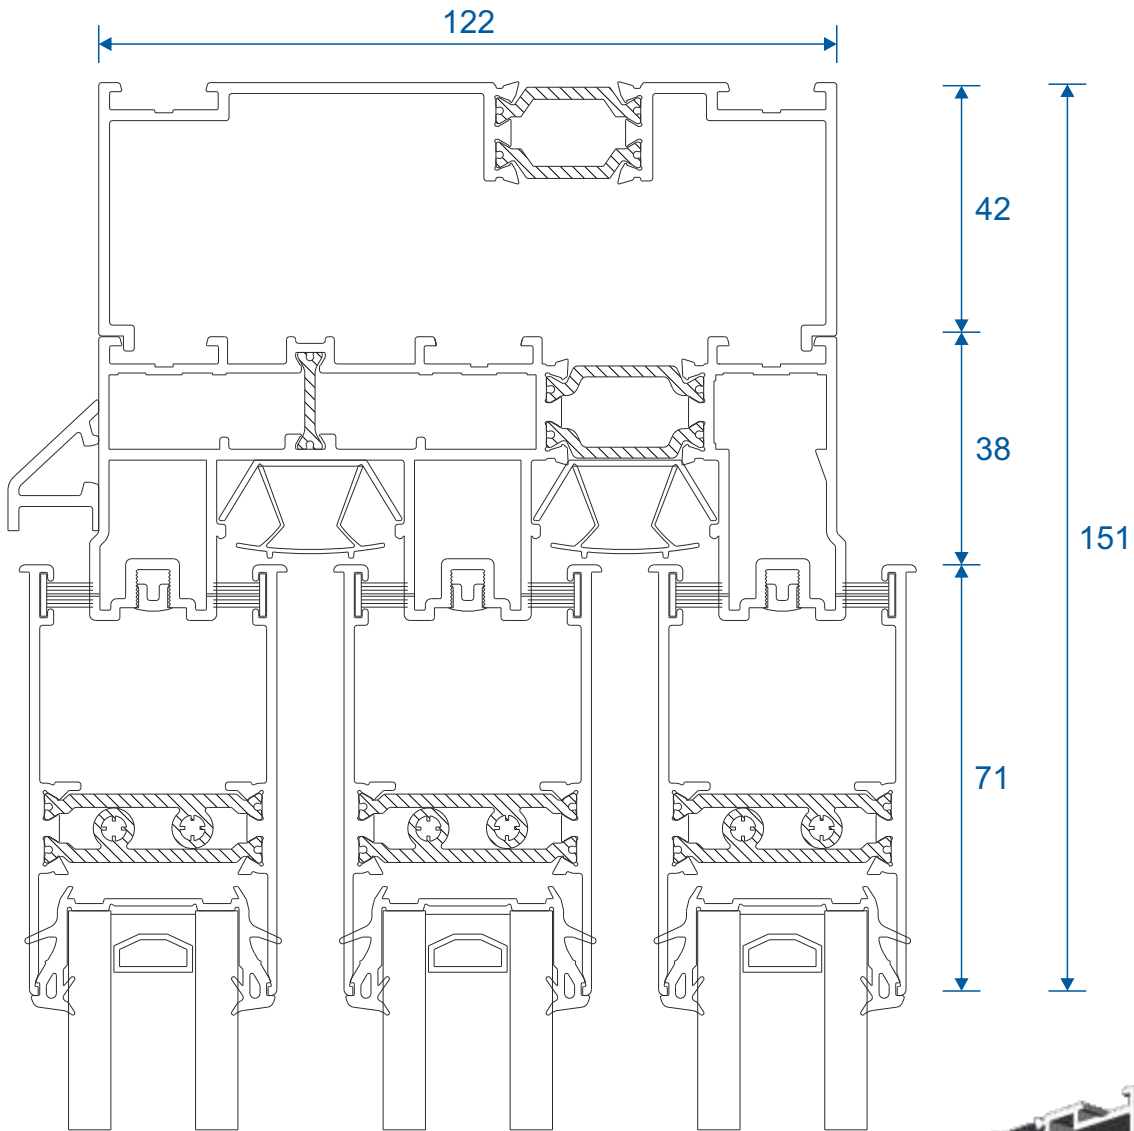

Three Track

Head With Extension (Used For Trickle Vents)