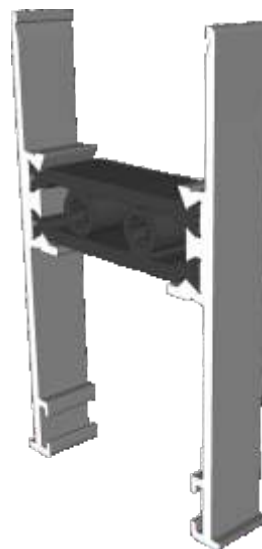

Threshold	11
Threshold With Cill	12
Head	13
Head With Extension	14
Jamb	15

Three Track

Threshold	16
Threshold With Cill	17
Head	18
Head With Extension	19
Jamb	20

Interlocks

Standard	21
Reinforced	22

Meeting Stile

Standard	23
----------	----

Midrails

70mm	24
124mm	24
124mm Letter Plate	24

Outer Frames

GSL1010 - Two Track

GSL1012 - Three Track

Sashes

GSL020 - Top & Bottom Rail

GSL051 - Channel Infill

VL72 - Weather Drip

VG52 - PVC Infill

GSL1014 - 2 Track Cover Plate

GSL1015 - 3 Track Cover Plate

* Note that cover plates are used in conjunction with fixed panels only.

Head Extensions