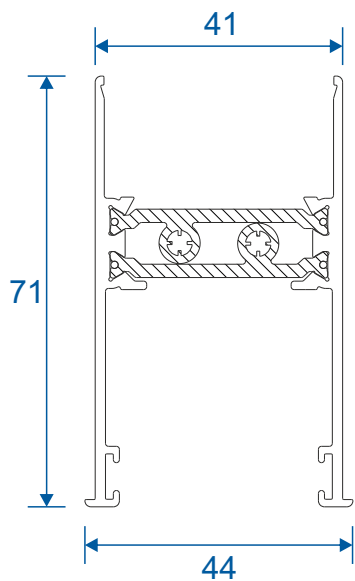

Threshold	11
Threshold With Cill	12
Head	13
Head With Extension	14
Jamb	15

Three Track

Threshold	16
Threshold With Cill	17
Head	18
Head With Extension	19
Jamb	20

Interlocks

Standard	21
Reinforced	22

Meeting Stile

Standard	23
----------	----

Midrails

70mm	24
124mm	24
124mm Letter Plate	24

Outer Frames

GSL1010 - Two Track

GSL1012 - Three Track

Sashes

GSL020 - Top & Bottom Rail

GSL051 - Channel Infill

VL72 - Weather Drip

VG52 - PVC Infill

GSL1014 - 2 Track Cover Plate

GSL1015 - 3 Track Cover Plate

* Note that cover plates are used in conjunction with fixed panels only.

Head Extensions

DV515 - 42mm Extension (For Two Track)

GSL1056 - 42mm Extension (For Three Track)

DV559 - 20mm Extension (For Two Track)

Midrails

GSL030 - 70mm

GSL1131 - 124mm

GSL1130 - Letter Plate

Cills