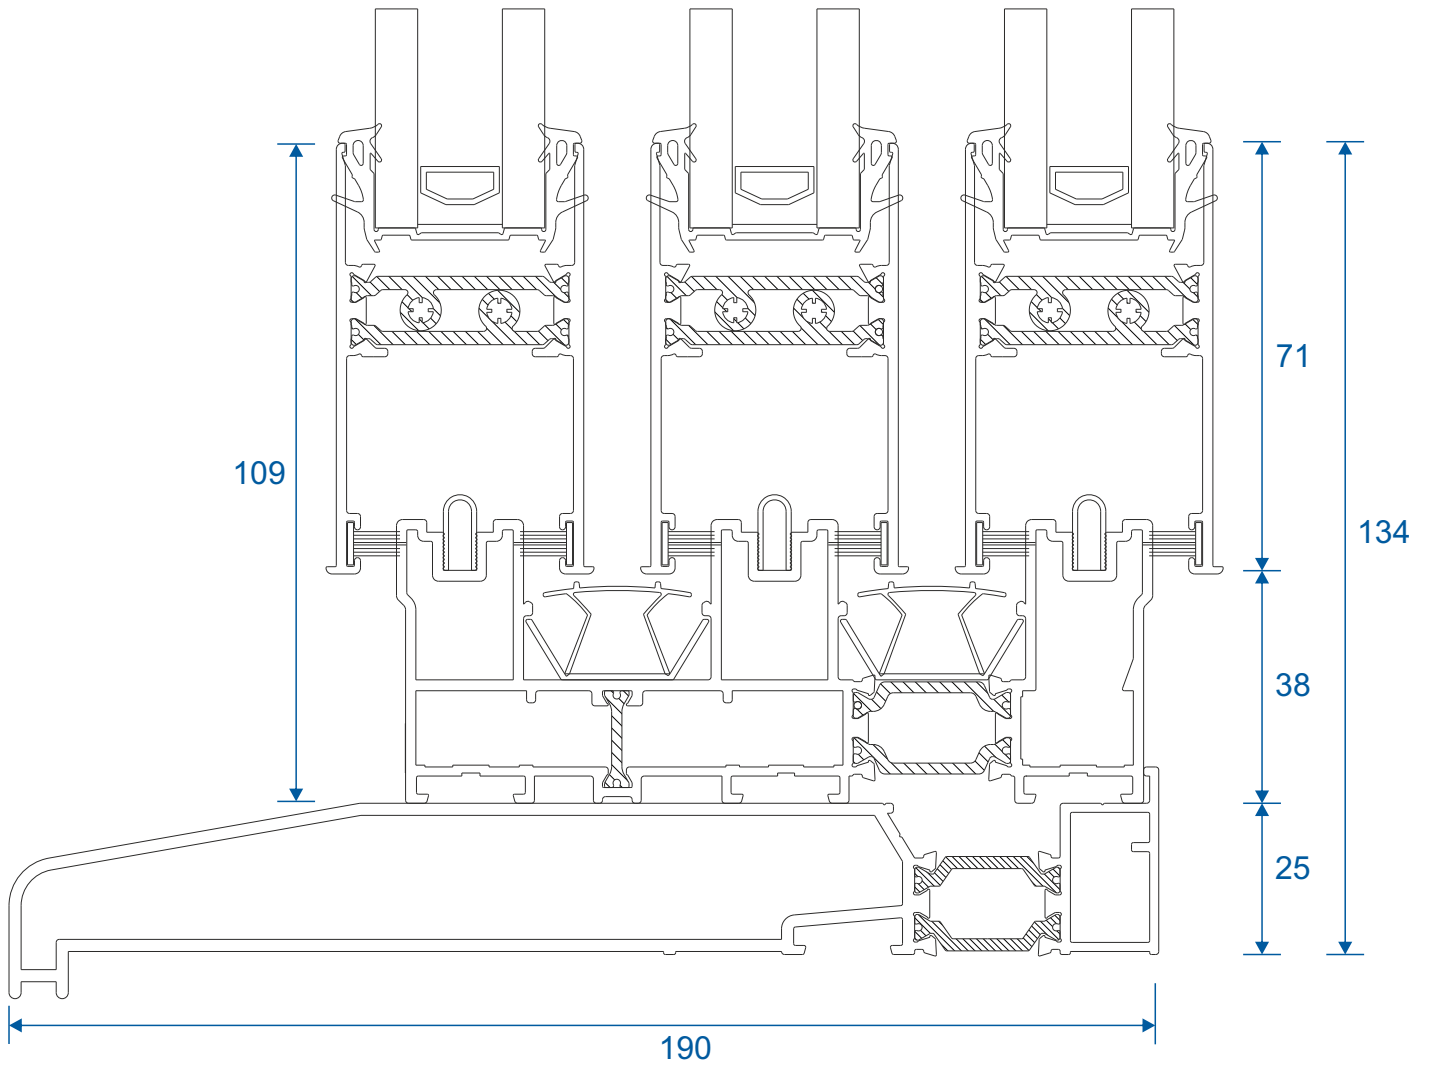

Three Track

Threshold With Cill