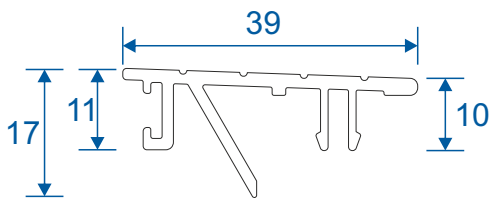

Standard	23
----------	----

Midrails

70mm	24
124mm	24
124mm Letter Plate	24

Outer Frames

GSL1010 - Two Track

GSL1012 - Three Track

Sashes

GSL020 - Top & Bottom Rail

GSL051 - Channel Infill

VL72 - Weather Drip

VG52 - PVC Infill

GSL1014 - 2 Track Cover Plate

GSL1015 - 3 Track Cover Plate

* Note that cover plates are used in conjunction with fixed panels only.

Head Extensions

DV515 - 42mm Extension (For Two Track)

GSL1056 - 42mm Extension (For Three Track)

DV559 - 20mm Extension (For Two Track)

Midrails

GSL030 - 70mm

GSL1131 - 124mm

GSL1130 - Letter Plate

Cills

ETC451 - 85mm Cill

ETC457 - 150mm Cill

Cills

ETC458 - 190mm Cill

ETC479 - 225mm Cill

Two Track

Threshold

Two Track