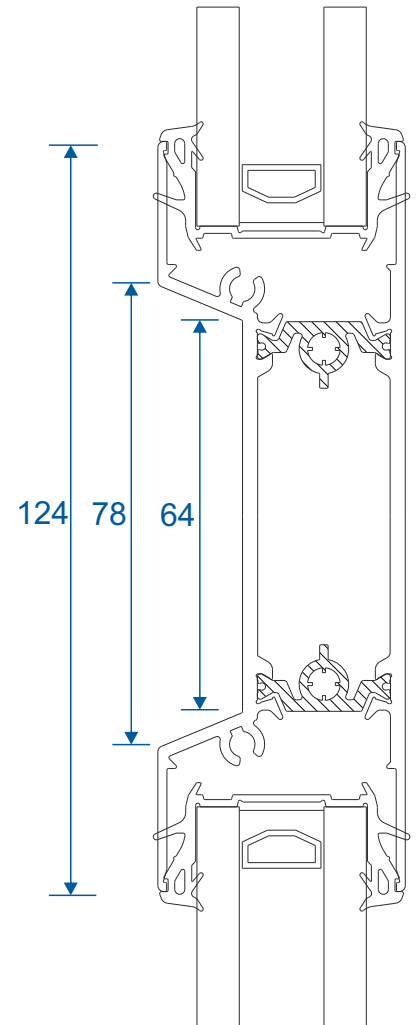

124mm Letter Plate