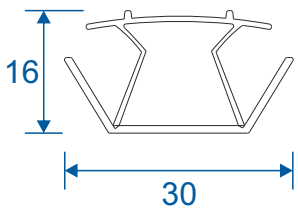

Standard	23
----------	----

Midrails

70mm	24
124mm	24
124mm Letter Plate	24

Outer Frames

GSL1010 - Two Track

GSL1012 - Three Track

Sashes

GSL020 - Top & Bottom Rail

GSL051 - Channel Infill

VL72 - Weather Drip

VG52 - PVC Infill

GSL1014 - 2 Track Cover Plate

GSL1015 - 3 Track Cover Plate

* Note that cover plates are used in conjunction with fixed panels only.

Head Extensions