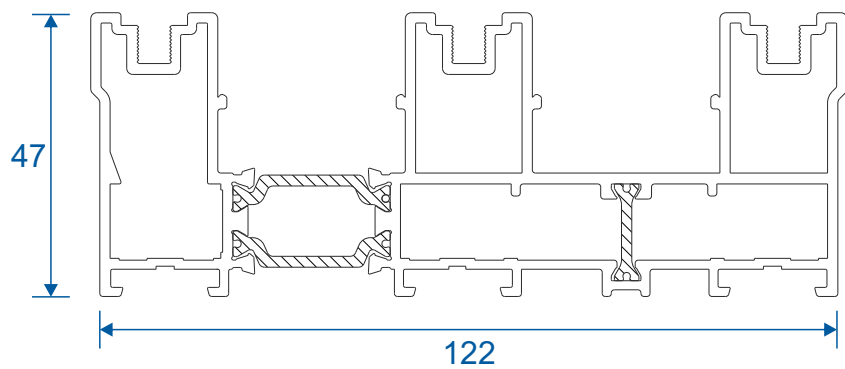

Threshold	11
Threshold With Cill	12
Head	13
Head With Extension	14
Jamb	15

Three Track

Threshold	16
Threshold With Cill	17
Head	18
Head With Extension	19
Jamb	20

Interlocks

Standard	21
Reinforced	22

Meeting Stile

Standard	23
----------	----

Midrails

70mm	24
124mm	24
124mm Letter Plate	24

Outer Frames

GSL1010 - Two Track

GSL1012 - Three Track

Sashes

GSL020 - Top & Bottom Rail

GSL051 - Channel Infill

VL72 - Weather Drip

VG52 - PVC Infill

GSL1014 - 2 Track Cover Plate

GSL1015 - 3 Track Cover Plate

* Note that cover plates are used in conjunction with fixed panels only.

Head Extensions