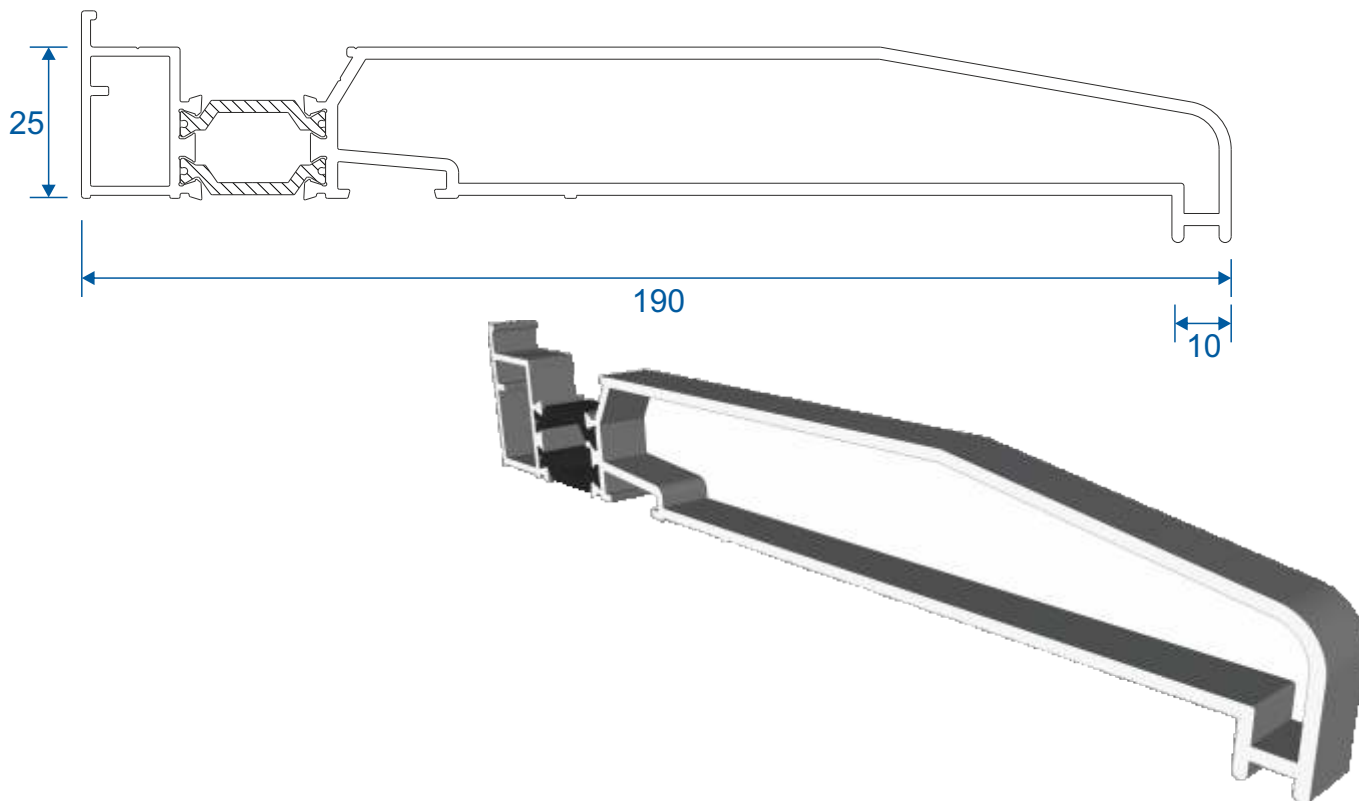

ETC451 - 85mm Cill

ETC457 - 150mm Cill

Cills

ETC458 - 190mm Cill

ETC479 - 225mm Cill

Two Track

Threshold

Two Track

Threshold With Cill

Two Track

Head

Two Track

Head With Extension (Used For Trickle Vents)

Two Track

Jamb

Three Track